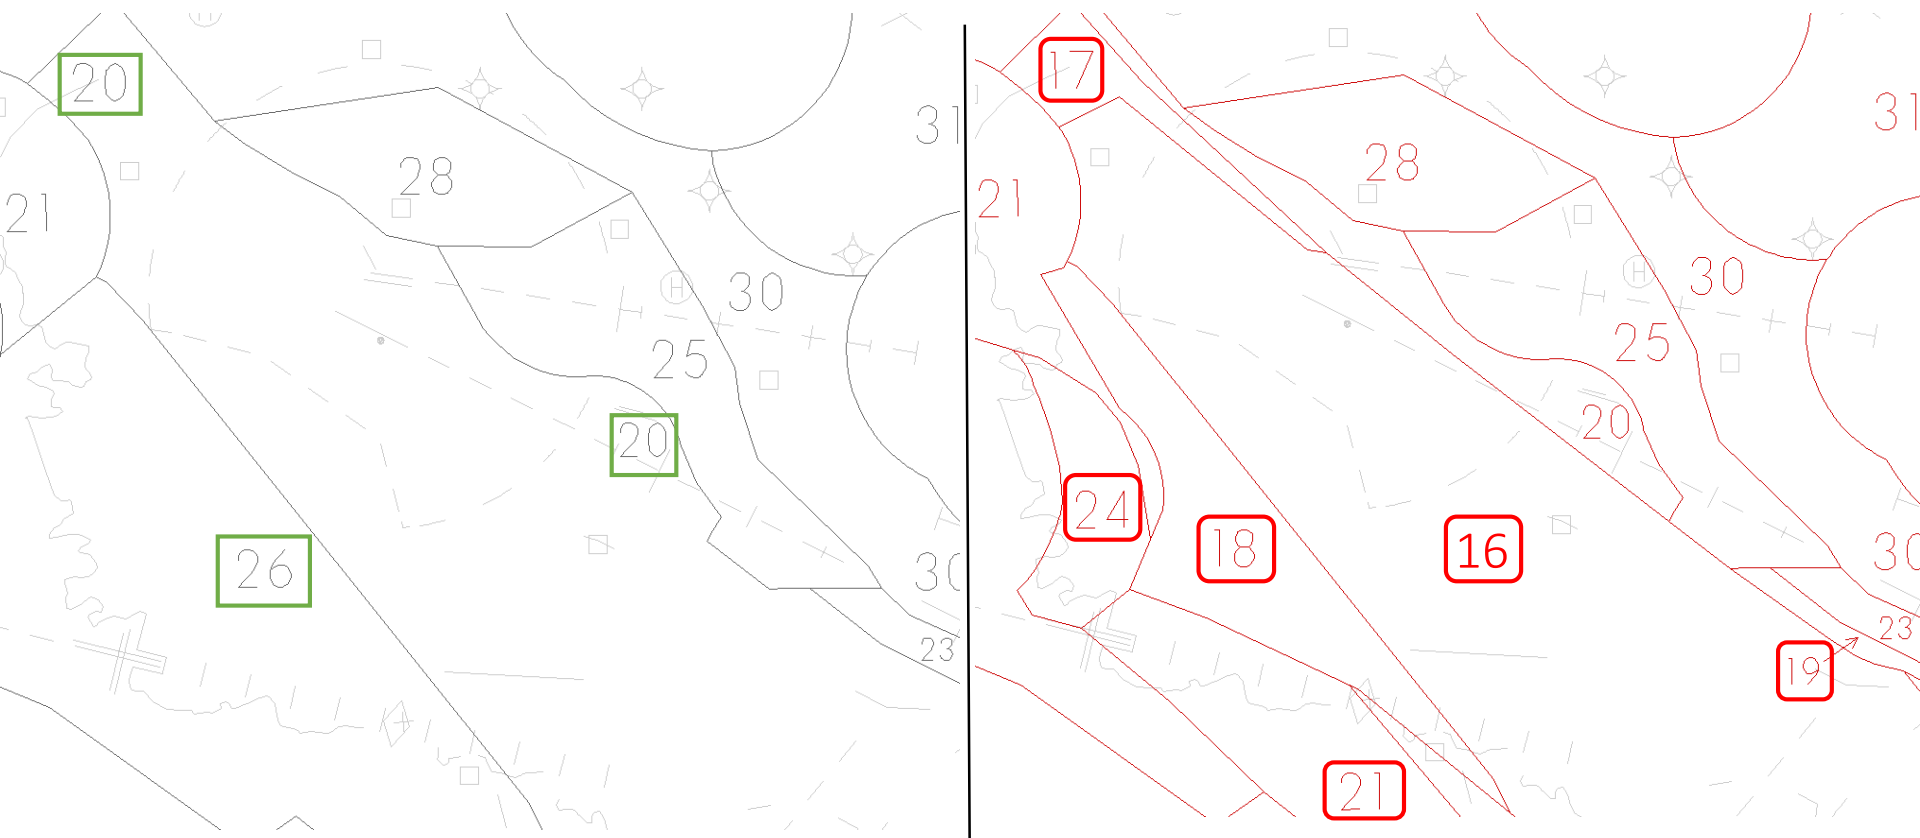

# SQL, PAO AIRPORTS MVA CHANGES

Red is OLD  
Black is NEW

  Changed MVA

  Deleted MVA

# SMF, SAC, MHR AIRPORTS MVA CHANGES

Red is OLD  
Black is NEW

 Changed MVA

 Deleted MVA