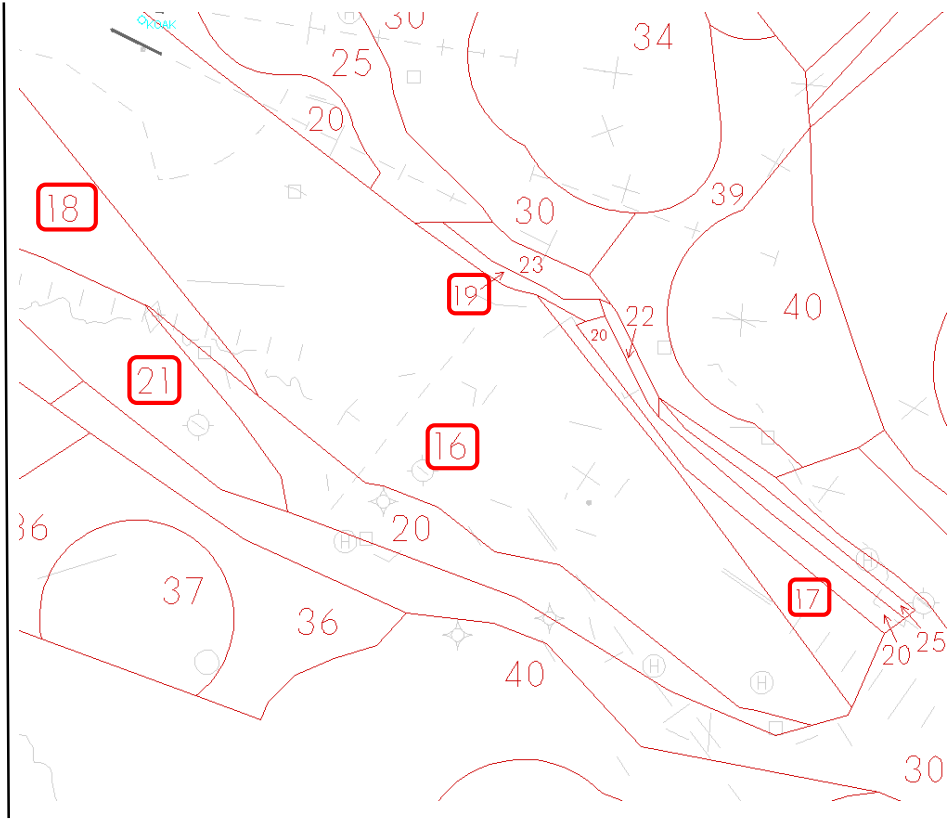

# AREA A SOUTHBAY MVA CHANGES

Red is OLD

Changed MVA

Deleted MVA

Black is NEW

# AREA'S B, C and D MVA CHANGES

Red is OLD  
Black is NEW

Changed MVA

Deleted MVA

# SMF, SAC, MHR AIRPORTS MVA CHANGES

Red is OLD  
Black is NEW

 Changed MVA

 Deleted MVA