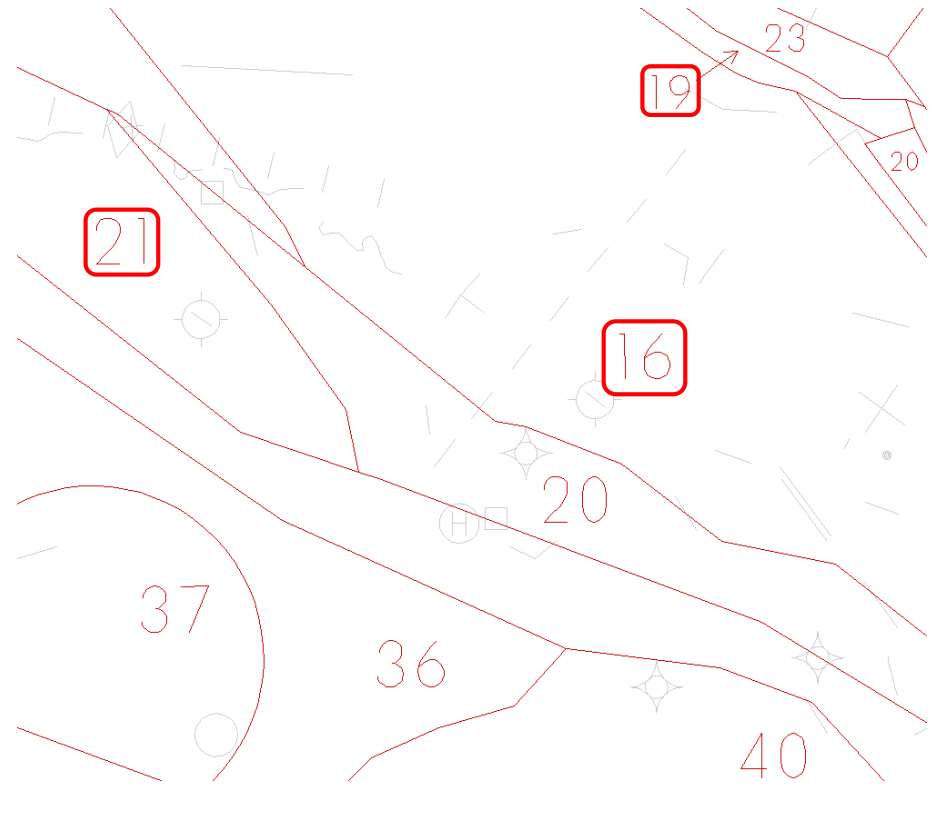

SQL, PAO AIRPORTS MVA CHANGES

Red is OLD
Black is NEW

Changed MVA

Deleted MVA