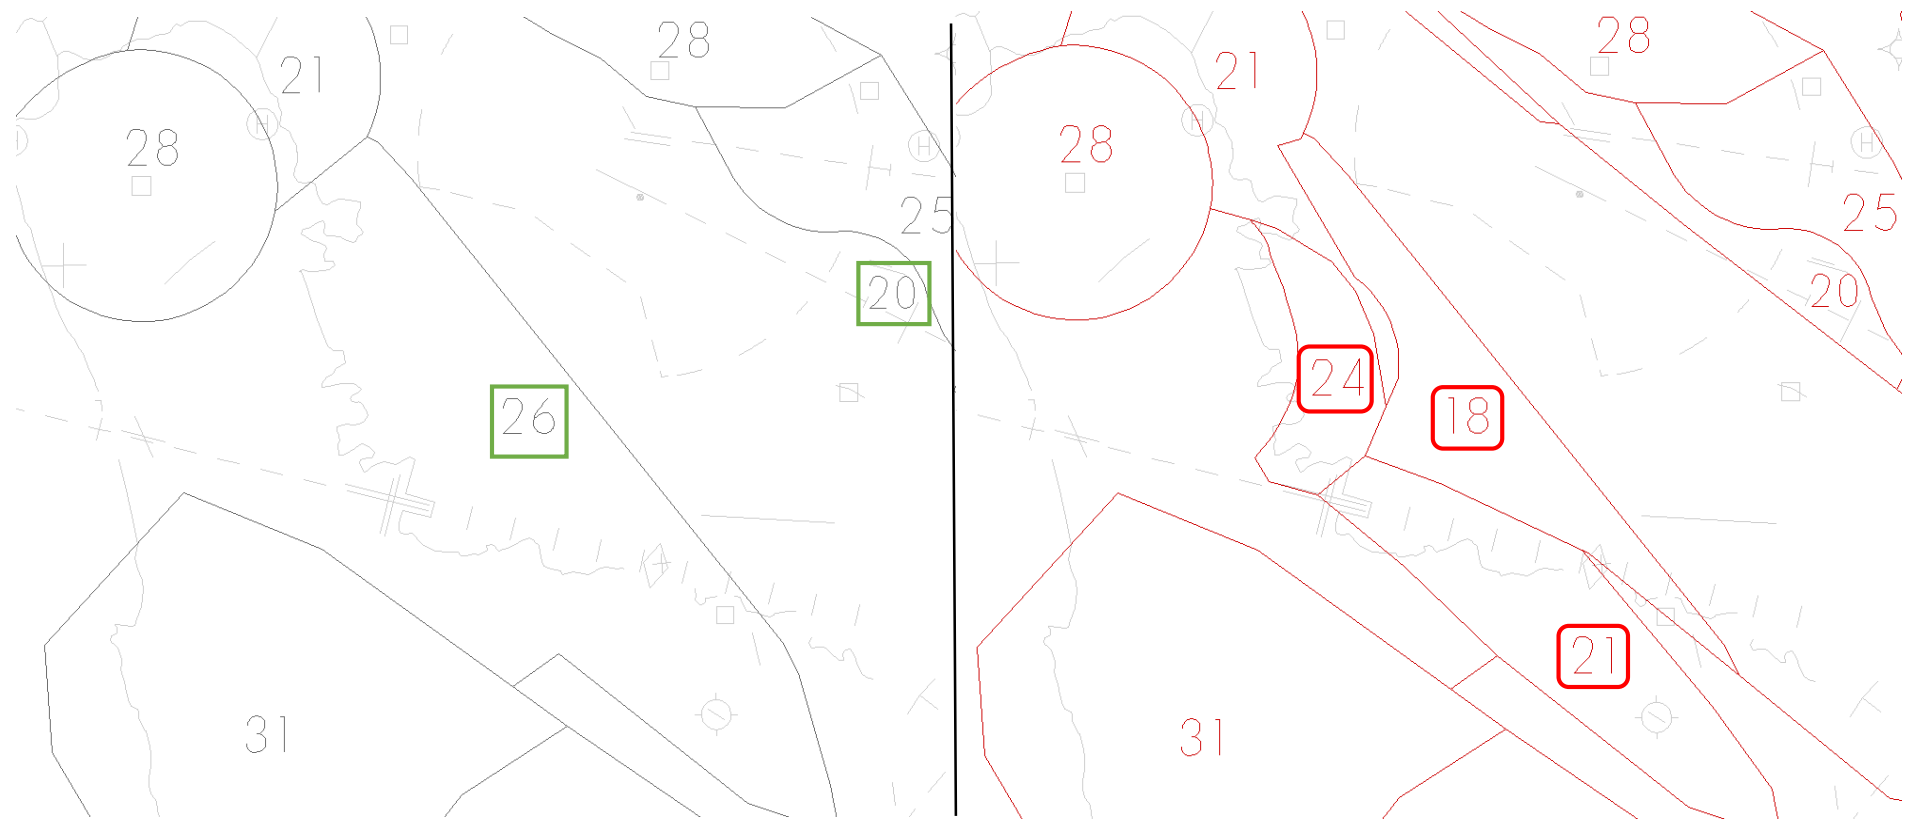

SFO AIRPORT MVA CHANGES

Red is OLD
Black is NEW

Changed MVA

Deleted MVA