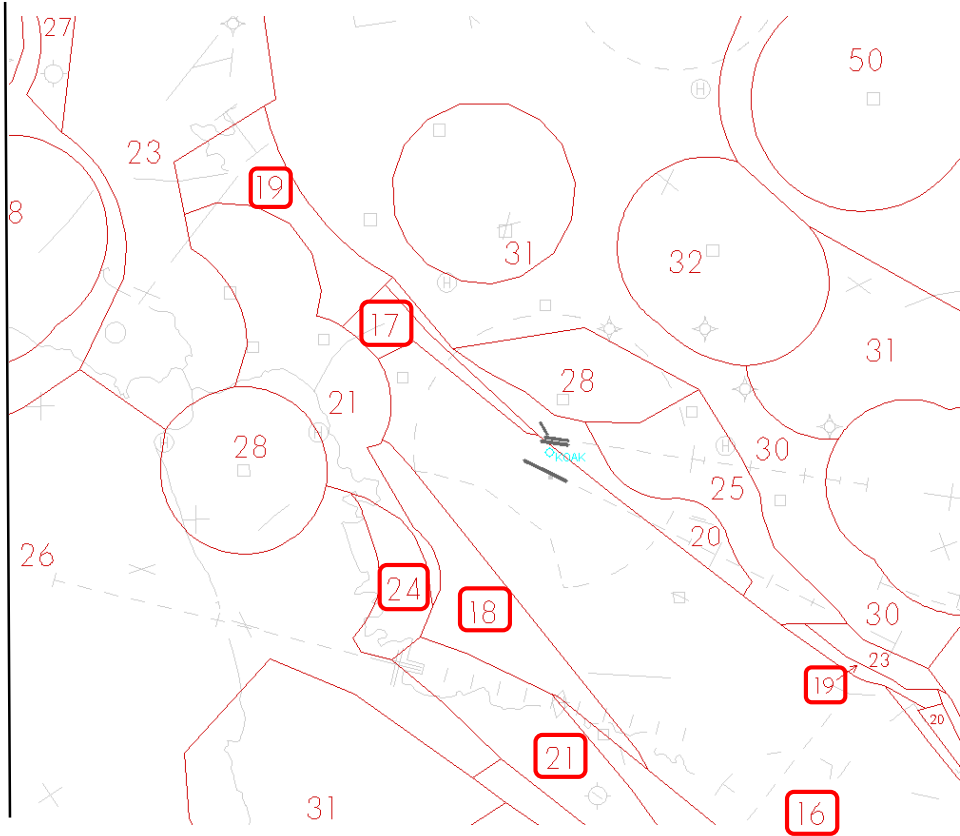

# AREA A SOUTHBAY MVA CHANGES

Red is OLD

Changed MVA

Deleted MVA

Black is NEW

# AREA'S B, C and D MVA CHANGES

Red is OLD  
Black is NEW

Changed MVA

Deleted MVA

# SMF, SAC, MHR AIRPORTS MVA CHANGES

Red is OLD  
Black is NEW

 Changed MVA

 Deleted MVA